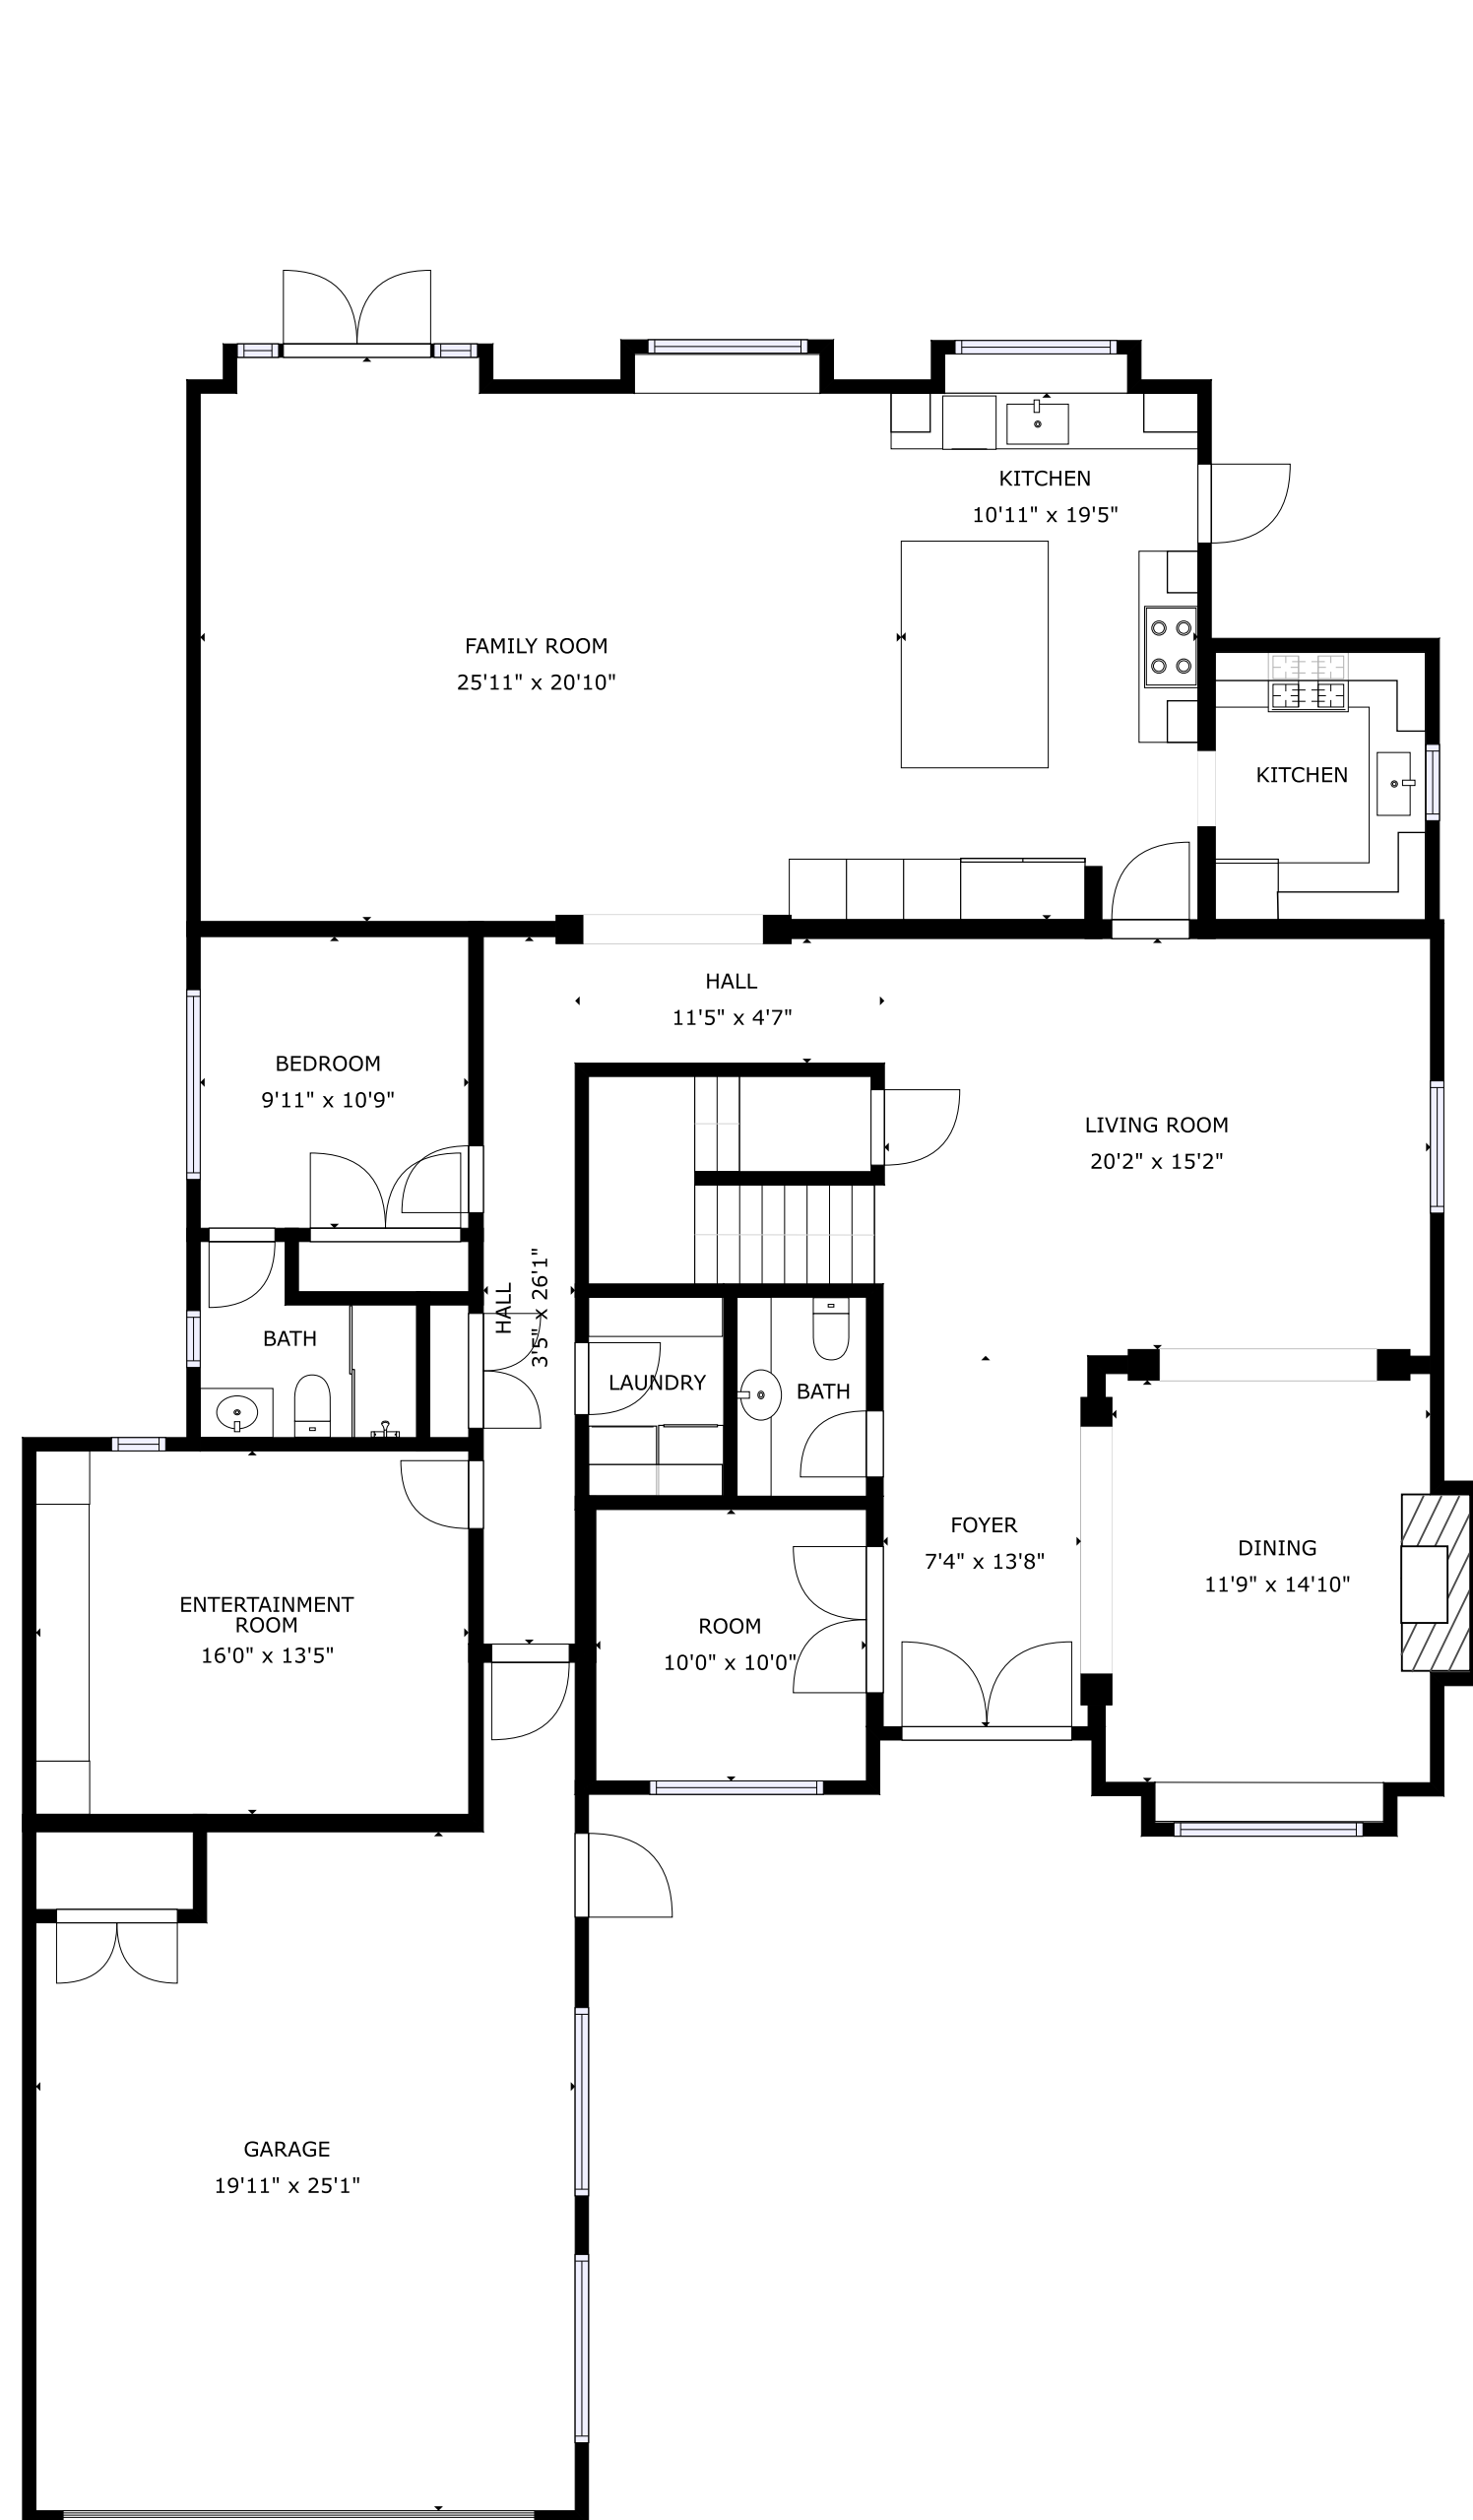

## GROSS INTERNAL AREA

FLOOR 1: 2393 sq ft, 222 m<sup>2</sup>

FLOOR 2: 1463 sq ft, 136 m<sup>2</sup>

**TOTAL: 3,856 sq ft.**

### EXCLUDED AREAS

**GARAGE: 517 SQ FT, 48 m<sup>2</sup>**

SIZES AND DIMENSIONS ARE APPROXIMATE,  
ACTUAL MAY VARY.

Measured on: November 08, 2018

FLOOR 1

FLOOR 2