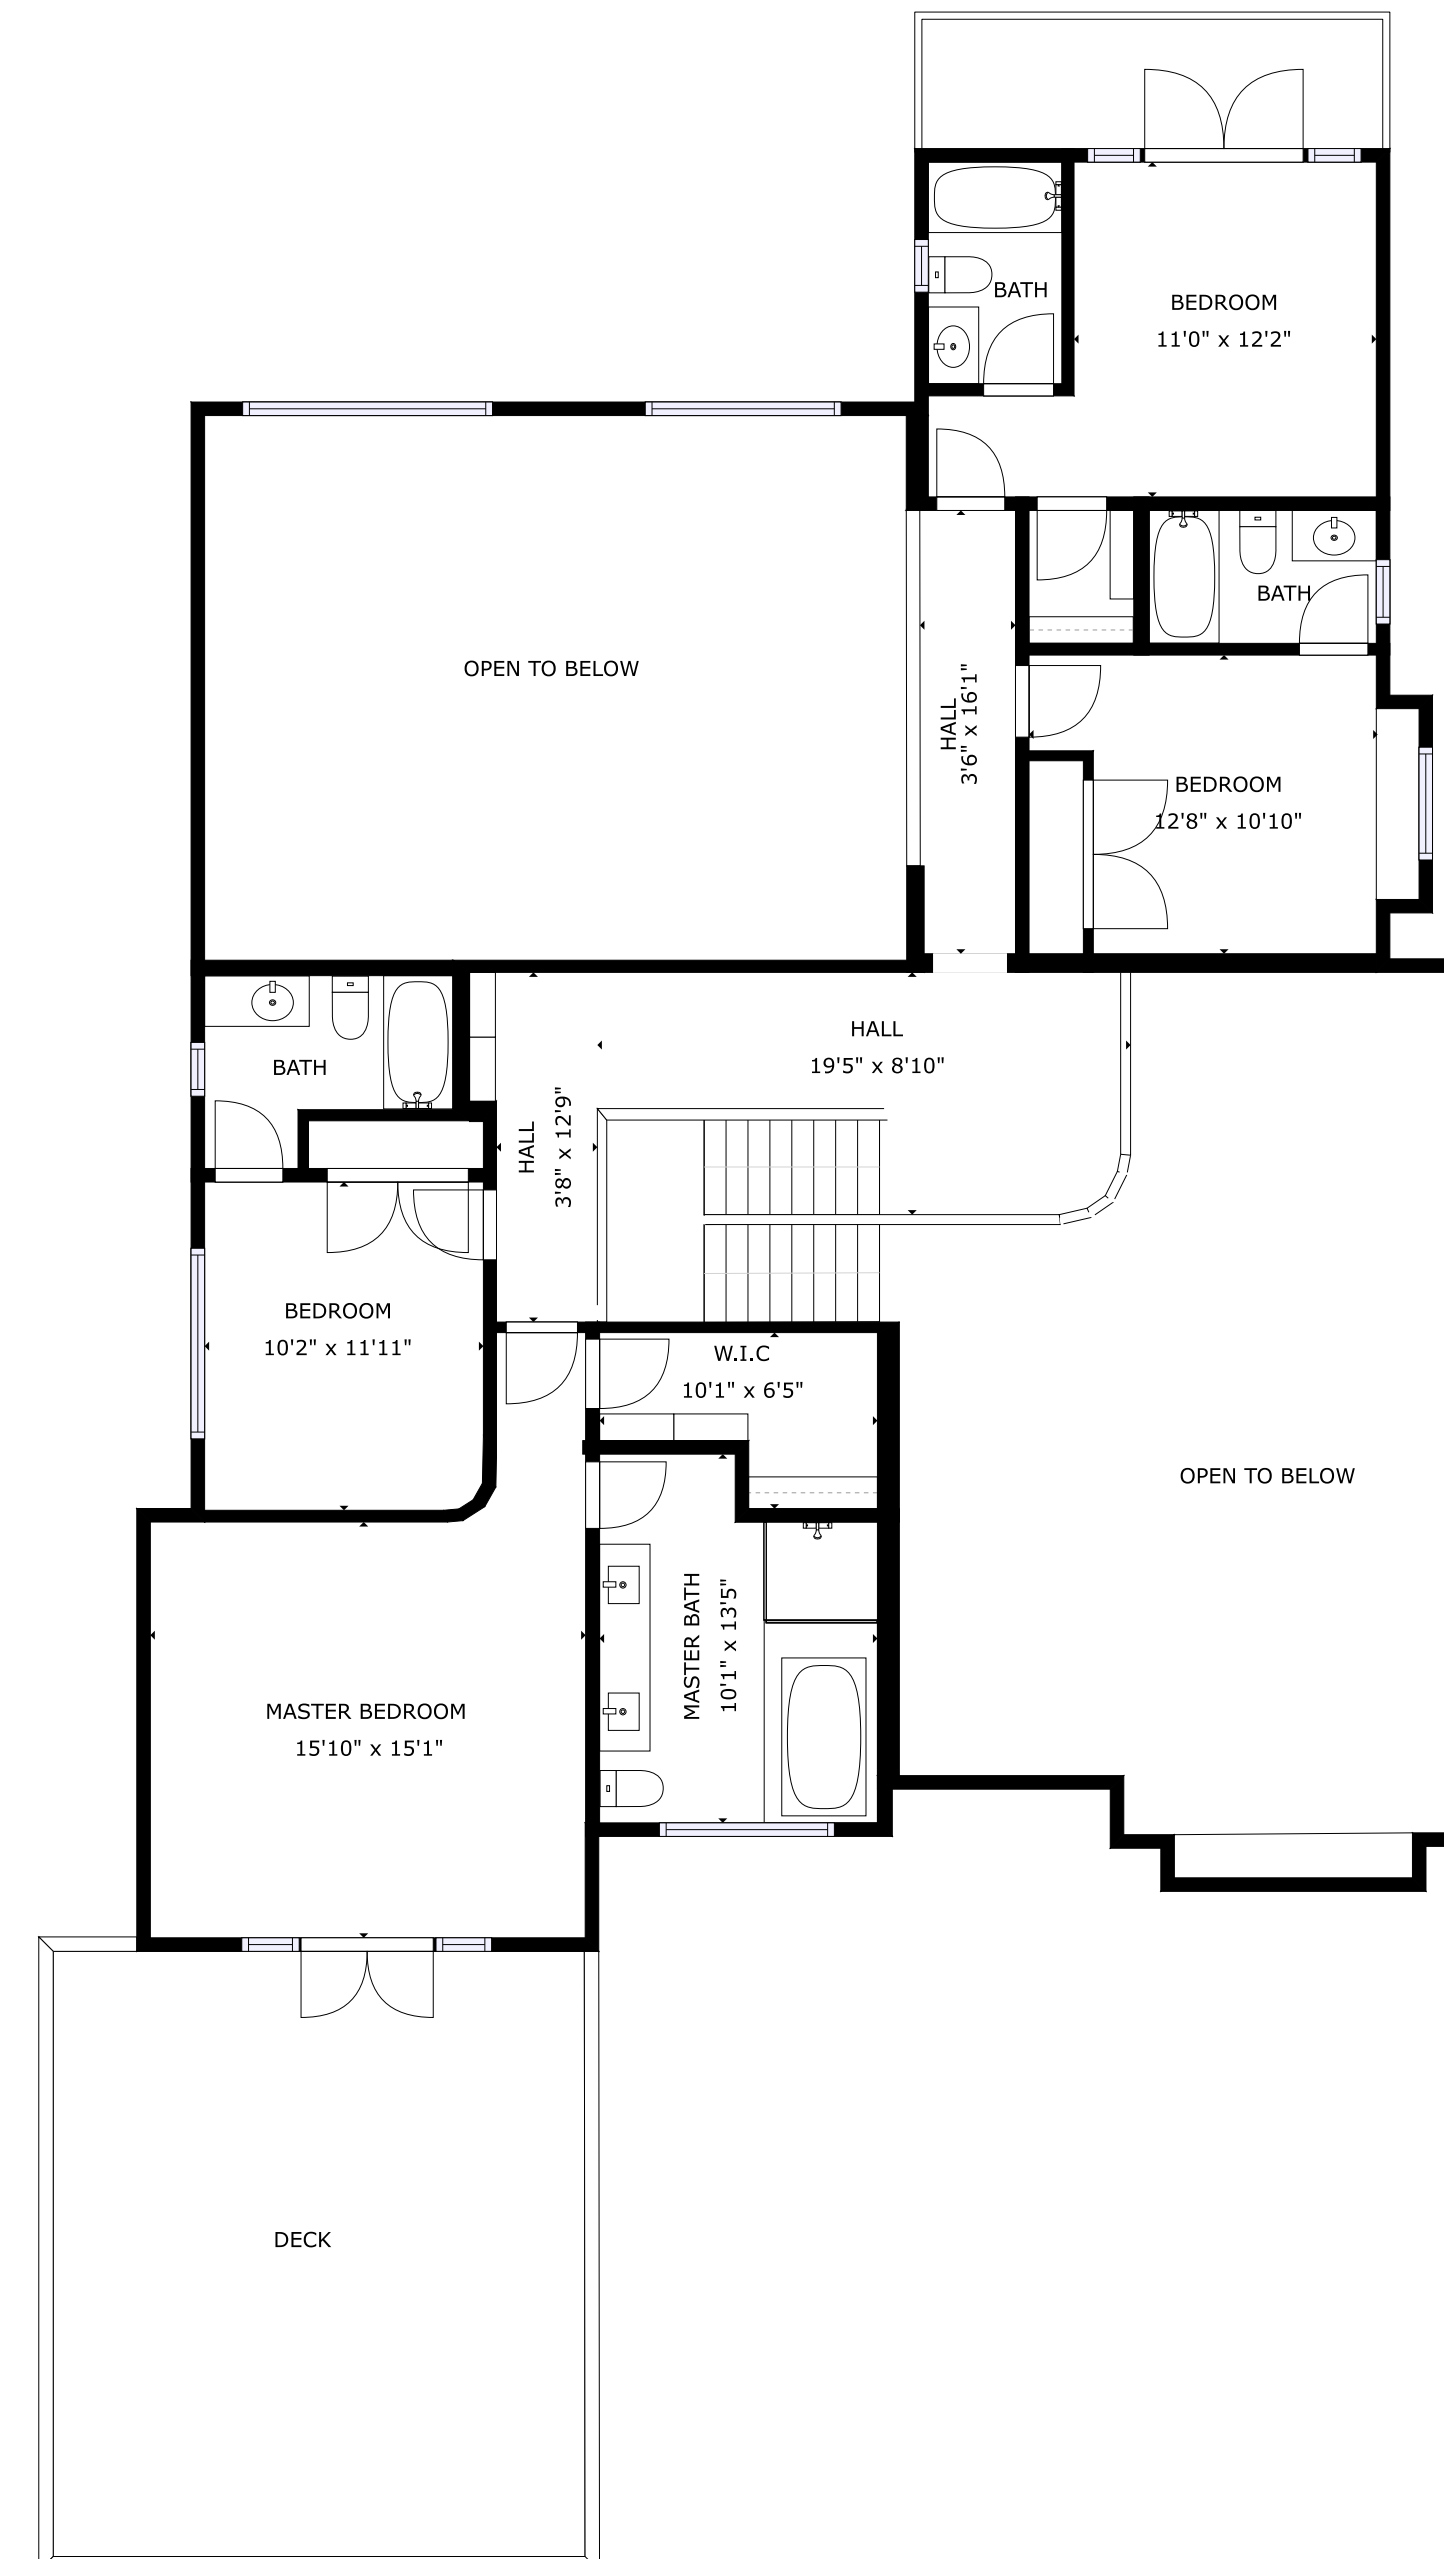

## GROSS INTERNAL AREA

FLOOR 1: 2393 sq ft, 222 m<sup>2</sup>

FLOOR 2: 1463 sq ft, 136 m<sup>2</sup>

**TOTAL: 3,856 sq ft.**

### EXCLUDED AREAS

**GARAGE: 517 SQ FT, 48 m<sup>2</sup>**

SIZES AND DIMENSIONS ARE APPROXIMATE,  
ACTUAL MAY VARY.

Measured on: November 08, 2018

FLOOR 1

FLOOR 2